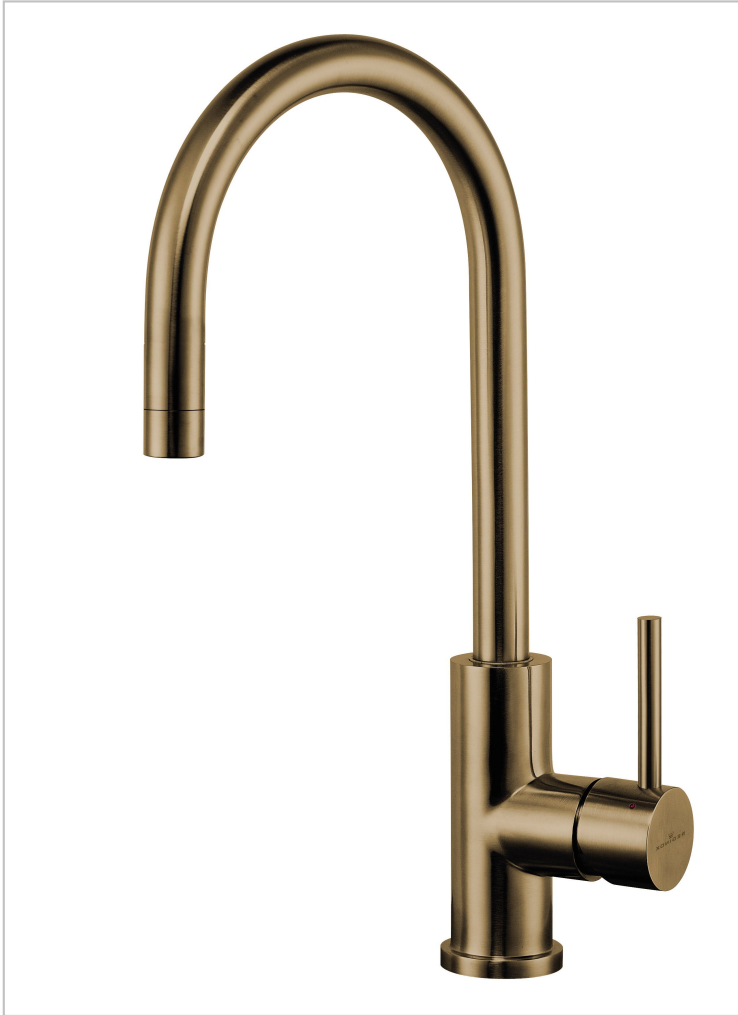

REGINOX

Cano Gold

Additional Information

Material	Brushed Nickel
SKU	R30509
Type	Single-handle tap