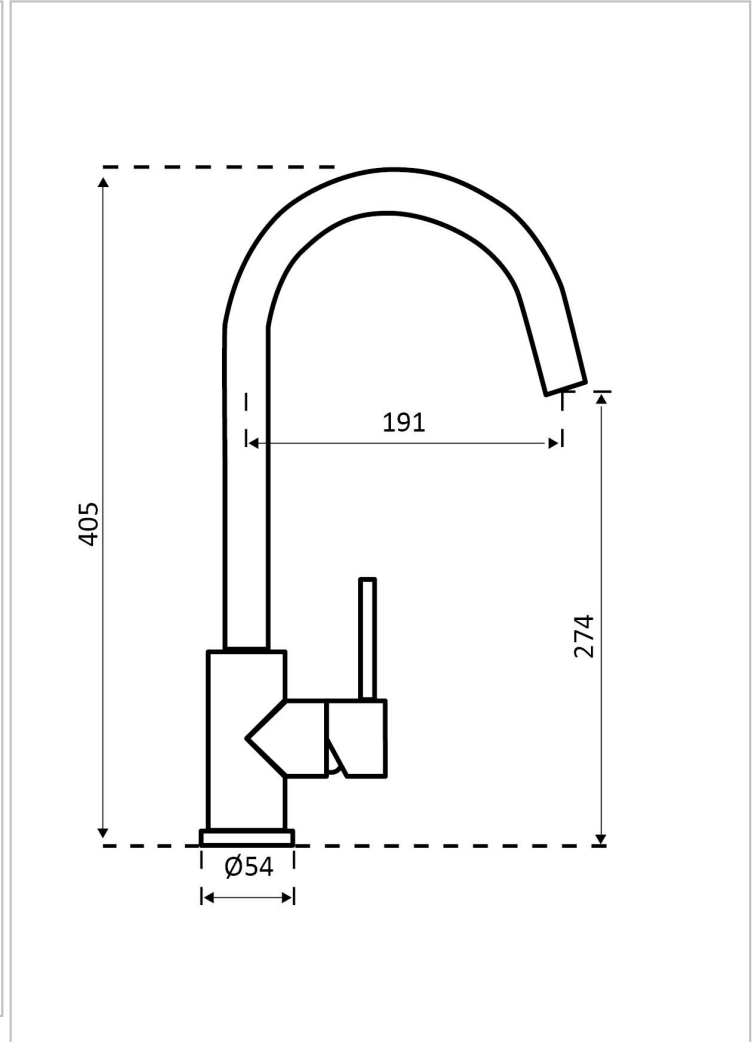

REGINOX

Cano Gold

Additional Information

Material	Brushed Nickel
SKU	R30509
Type	Single-handle tap