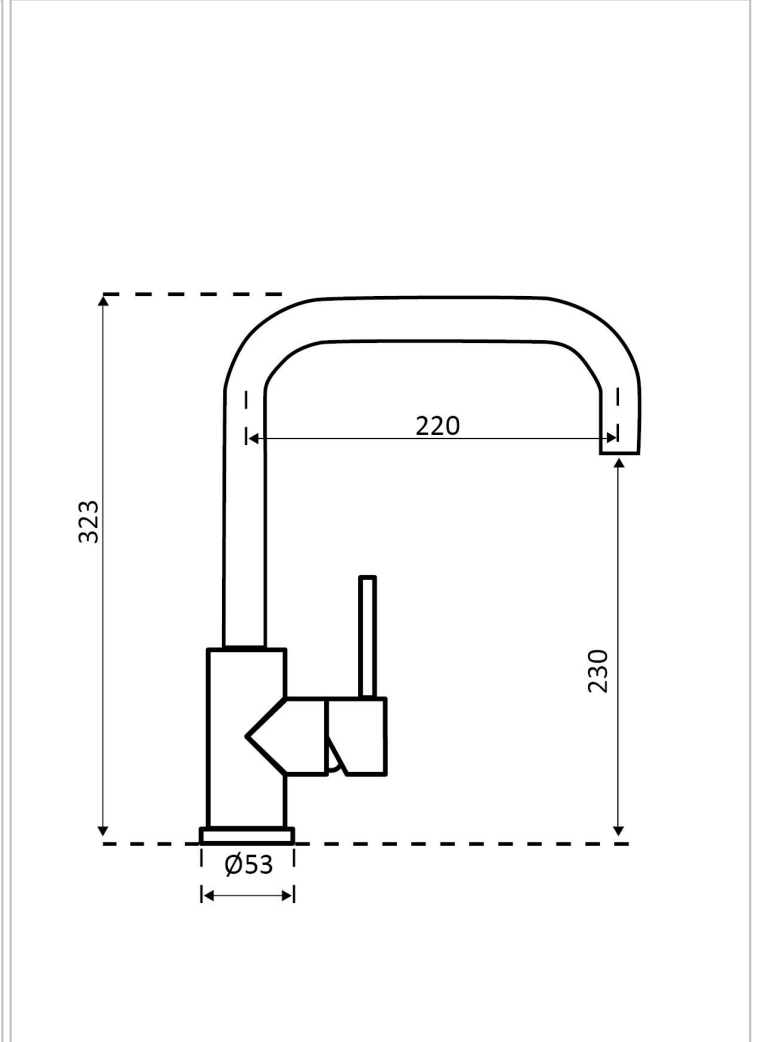

REGINOX

Crystal Gun Metal

Additional Information

Material	Brushed Nickel
SKU	R30516
Type	Single-handle tap