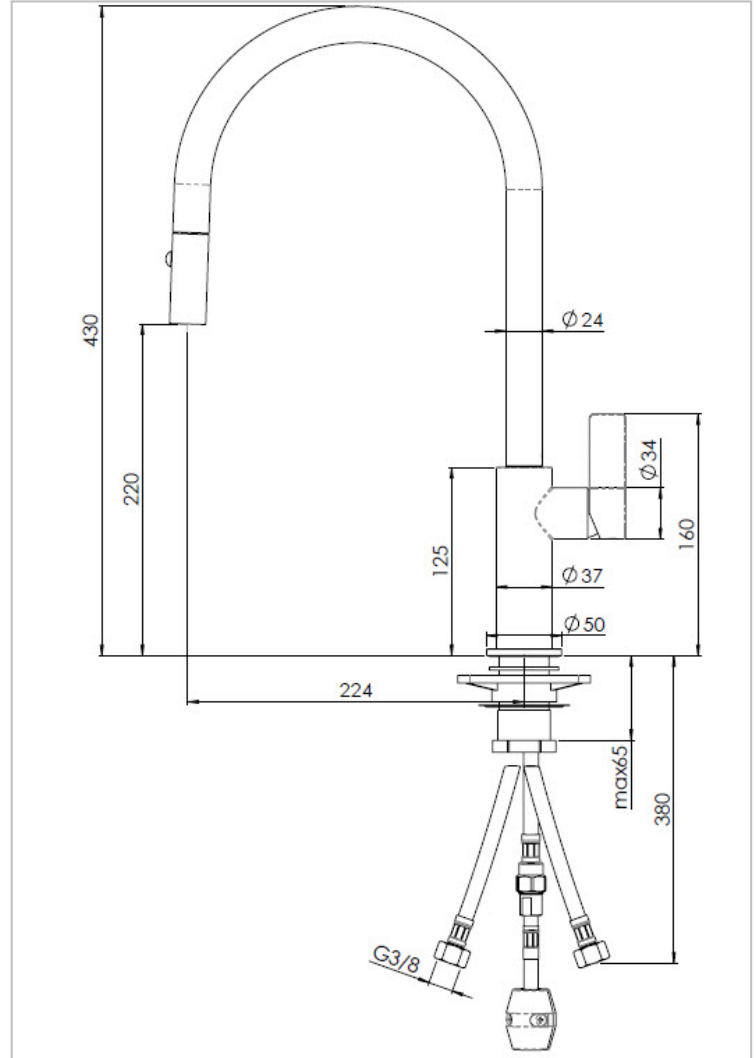

REGINOX

Japura Chrome

Additional Information

SKU	R31544
Shape	Square