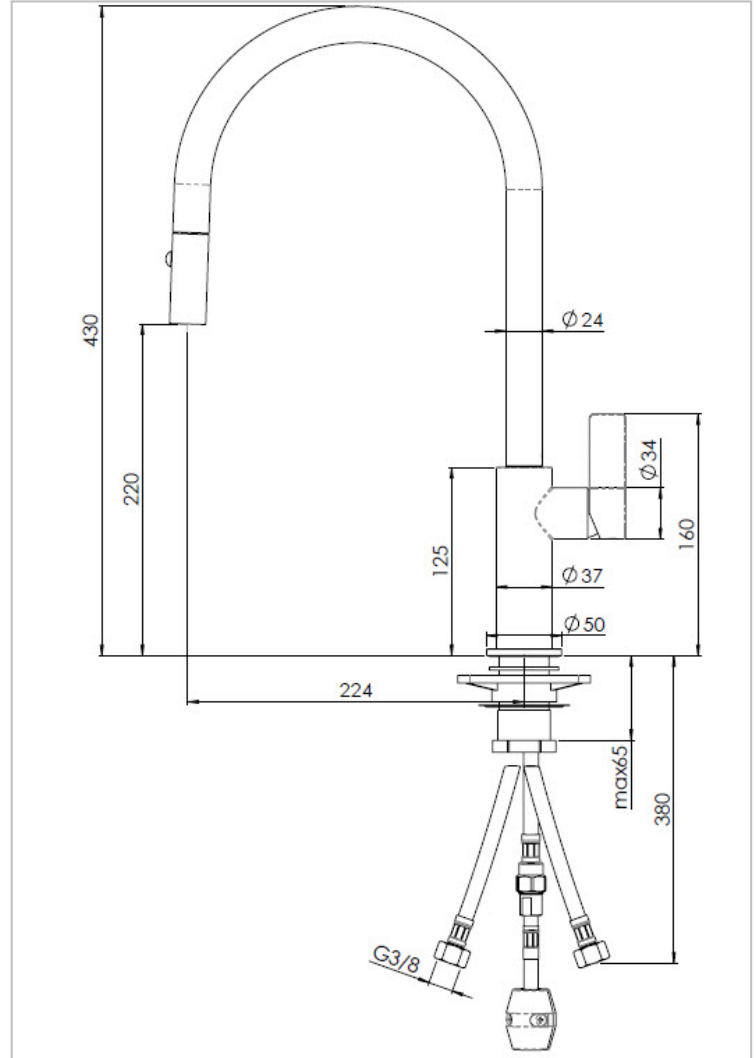

REGINOX

Japura Black

Additional Information

Material	Chrome
SKU	R31551
Type	Single-handle tap, Pull-out hose