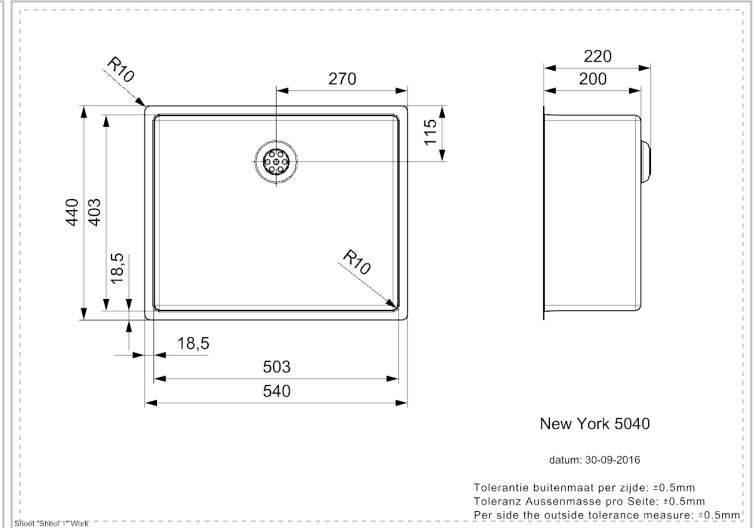

REGINOX

New York 50x40 Comfort

Additional Information

Depth	200 mm
SKU	R27646
Outlet	3.5" outlet
Cabinet size	600 mm
Type sink	Square sinks
Size sink	503 x 403 mm
Total dimension	540x 440 mm
Installation method	Undermount, Integrated, Semi-integrated
Packaging	Box