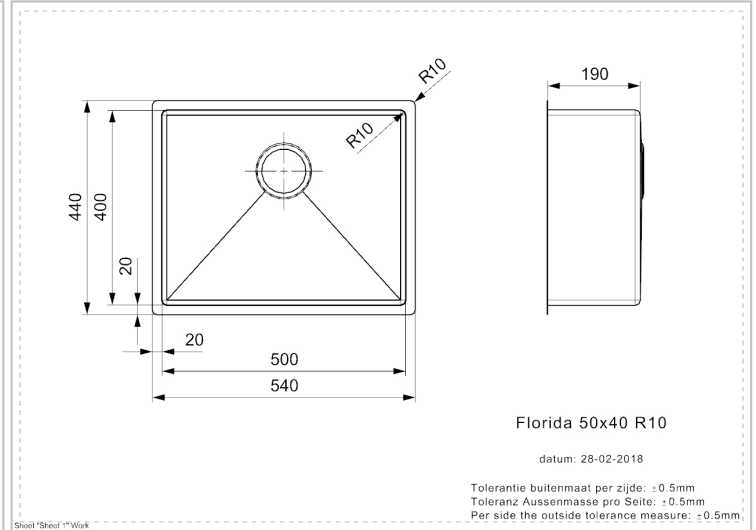

REGINOX

Florida 50x40

Additional Information

Depth	190 mm
SKU	R26281
Outlet	3.5" outlet
Cabinet size	600 mm
Type sink	Square sinks
Size sink	500 x 400 mm
Total dimension	540 x 440 mm
Installation method	Integrated
Packaging	Box