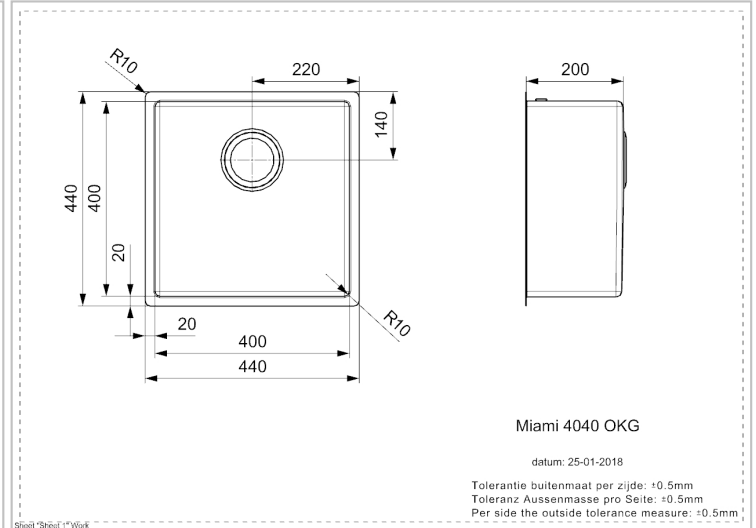

REGINOX

Miami 40x40 Copper

Additional Information

Depth	200 mm
SKU	R30707
Outlet	3.5" outlet
Cabinet size	500 mm
Type sink	Square sinks
Size sink	400 x 400 mm
Color sink	Copper
Total dimension	440 x 440 mm
Packaging	Box
Installation method	Undermount, Integrated, Semi-integrated