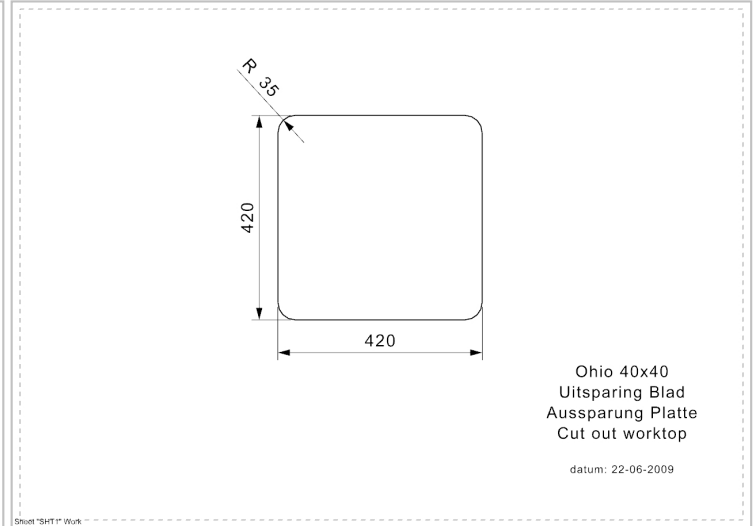

REGINOX

Ohio 40x40 Jet Black

Additional Information

Depth	180 mm
SKU	R32725
Outlet	3.5" outlet
Cabinet size	500 mm
Type sink	Square sinks
Size sink	403 x 403 mm
Color sink	Jet Black
Total dimension	440 x 440 mm
Packaging	Box
Installation method	Undermount, Integrated, Semi-integrated