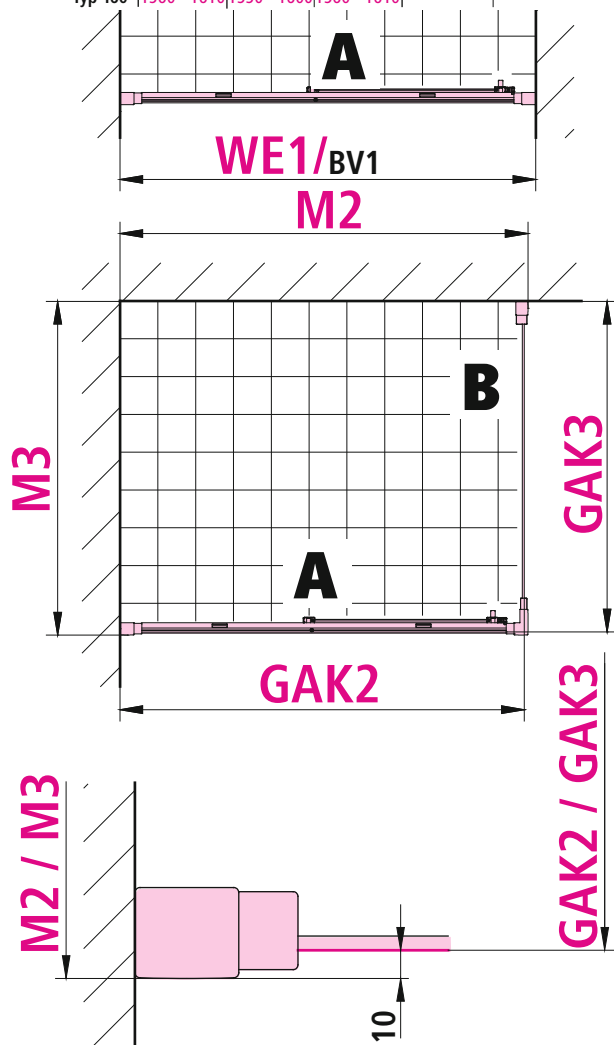

WE1/BV1	GAK2	M2	GAK3	M3
Typ 25	---	---	---	200 - 250	210 - 260
Typ 30	---	---	---	250 - 300	260 - 310
Typ 35	---	---	---	300 - 350	310 - 360
Typ 40	---	---	---	350 - 400	360 - 410
Typ 45	---	---	---	400 - 450	410 - 460
Typ 50	---	---	---	450 - 500	460 - 510
Typ 55	---	---	---	500 - 550	510 - 560
Typ 60	---	---	---	550 - 600	560 - 610
Typ 65	---	---	---	600 - 650	610 - 660
Typ 70	---	---	---	650 - 700	660 - 710
Typ 75	---	---	---	700 - 750	710 - 760
Typ 80	---	---	---	750 - 800	760 - 810
Typ 85	---	---	---	800 - 850	810 - 860
Typ 90	---	---	---	850 - 900	860 - 910
Typ 95	---	---	---	900 - 950	910 - 960
Typ 100	---	---	---	950 - 1000	960 - 1010
Typ 110	1060 - 1110	1050 - 1100	1060 - 1110	---	---
Typ 115	1110 - 1160	1100 - 1150	1110 - 1160	---	---
Typ 120	1160 - 1210	1150 - 1200	1160 - 1210	---	---
Typ 125	1210 - 1260	1200 - 1250	1210 - 1260	---	---
Typ 130	1260 - 1310	1250 - 1300	1260 - 1310	---	---
Typ 135	1310 - 1360	1300 - 1350	1310 - 1360	---	---
Typ 140	1360 - 1410	1350 - 1400	1360 - 1410	---	---
Typ 145	1410 - 1460	1400 - 1450	1410 - 1460	---	---
Typ 150	1460 - 1510	1450 - 1500	1460 - 1510	---	---
Typ 155	1510 - 1560	1500 - 1550	1510 - 1560	---	---
Typ 160	1560 - 1610	1550 - 1600	1560 - 1610	---	---