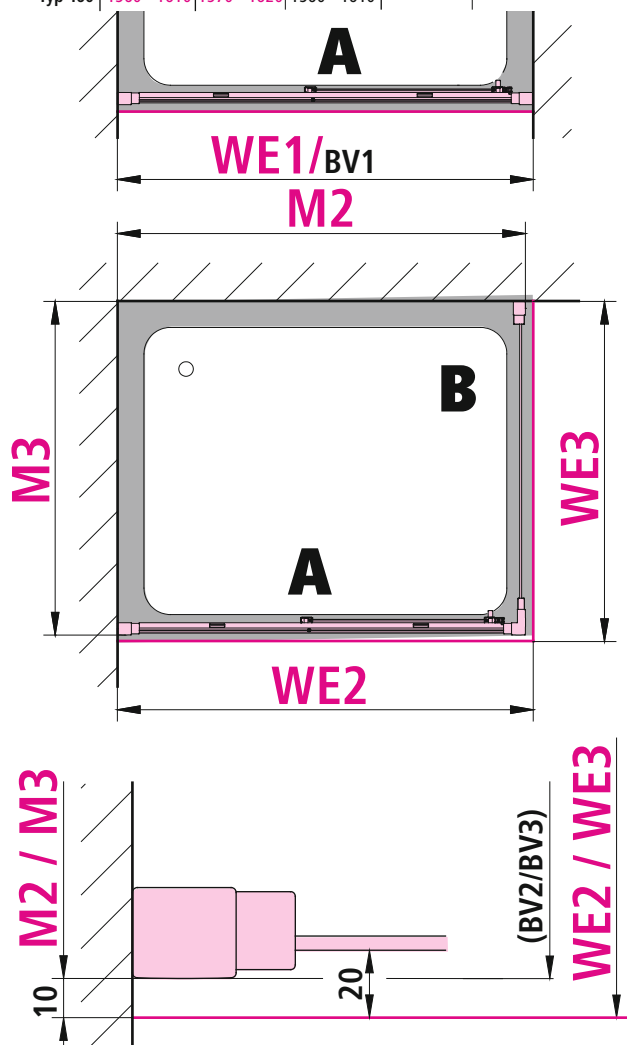

WE1/BV1	GAK2	M2	GAK3	M3
Typ 25	---	---	---	200 - 250	210 - 260
Typ 30	---	---	---	250 - 300	260 - 310
Typ 35	---	---	---	300 - 350	310 - 360
Typ 40	---	---	---	350 - 400	360 - 410
Typ 45	---	---	---	400 - 450	410 - 460
Typ 50	---	---	---	450 - 500	460 - 510
Typ 55	---	---	---	500 - 550	510 - 560
Typ 60	---	---	---	550 - 600	560 - 610
Typ 65	---	---	---	600 - 650	610 - 660
Typ 70	---	---	---	650 - 700	660 - 710
Typ 75	---	---	---	700 - 750	710 - 760
Typ 80	---	---	---	750 - 800	760 - 810
Typ 85	---	---	---	800 - 850	810 - 860
Typ 90	---	---	---	850 - 900	860 - 910
Typ 95	---	---	---	900 - 950	910 - 960
Typ 100	---	---	---	950 - 1000	960 - 1010
Typ 110	1060 - 1110	1050 - 1100	1060 - 1110	---	---
Typ 115	1110 - 1160	1100 - 1150	1110 - 1160	---	---
Typ 120	1160 - 1210	1150 - 1200	1160 - 1210	---	---
Typ 125	1210 - 1260	1200 - 1250	1210 - 1260	---	---
Typ 130	1260 - 1310	1250 - 1300	1260 - 1310	---	---
Typ 135	1310 - 1360	1300 - 1350	1310 - 1360	---	---
Typ 140	1360 - 1410	1350 - 1400	1360 - 1410	---	---
Typ 145	1410 - 1460	1400 - 1450	1410 - 1460	---	---
Typ 150	1460 - 1510	1450 - 1500	1460 - 1510	---	---
Typ 155	1510 - 1560	1500 - 1550	1510 - 1560	---	---
Typ 160	1560 - 1610	1550 - 1600	1560 - 1610	---	---