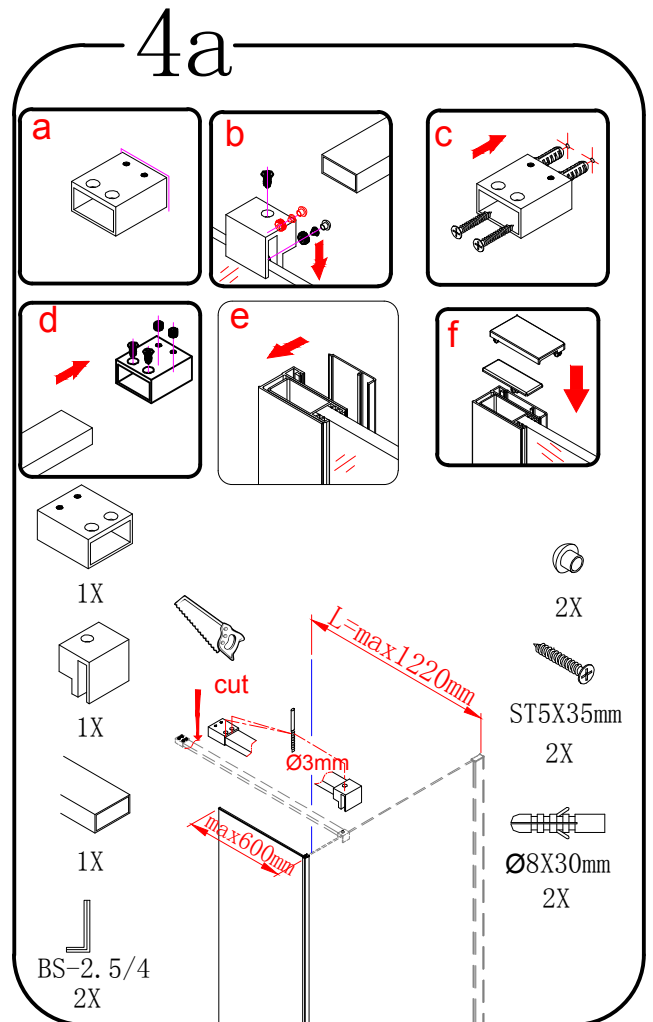

MODULAR SHOWER

MS2B-30R/40R/60R/80R/100R/120R

polysan 

Polysan s.r.o.
Nesměřice 52
285 22 Zruč nad Sázavou
Czech Republic
www.polysan.net

or

4b

4c

5

6

Polysan s.r.o.
Nesměřice 52
285 22 Zruč nad Sázavou
Czech Republic
www.polysan.net

EN 14428

Glass shower enclosure
cleaning efficiency: conforming
impact resistance: conforming
operating life: conforming