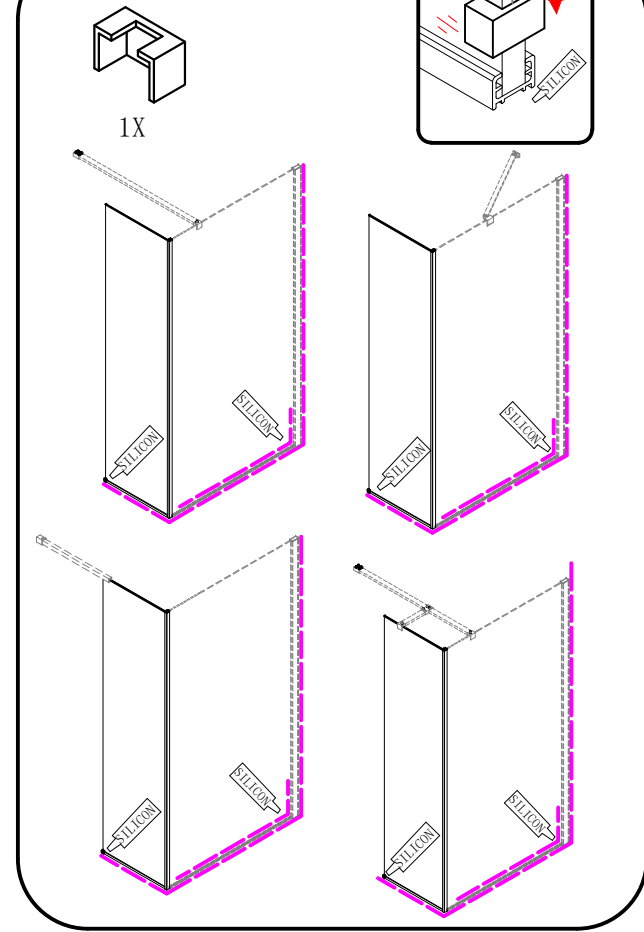

MODULAR SHOWER

MS2B-30R/40R/60R/80R/100R/120R

polysan 

Polysan s.r.o.
Nesměřice 52
285 22 Zruč nad Sázavou
Czech Republic
www.polysan.net

or

4b

4c

5

6

Polysan s.r.o.
Nesměřice 52
285 22 Zruč nad Sázavou
Czech Republic
www.polysan.net

EN 14428

Glass shower enclosure
cleaning efficiency: conforming
impact resistance: conforming
operating life: conforming