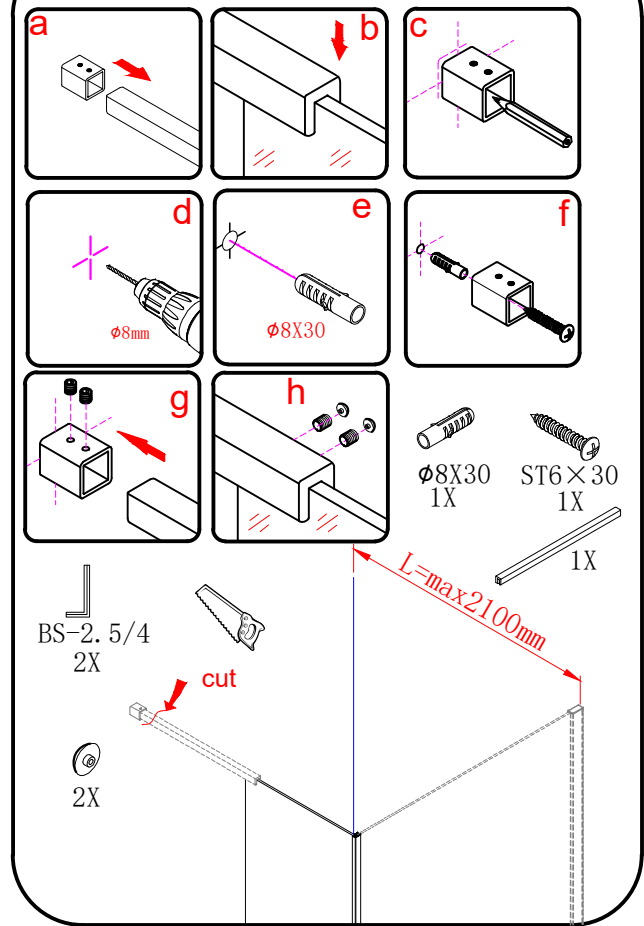

MODULAR SHOWER

MS2B-30R/40R/60R/80R/100R/120R

polysan 

Polysan s.r.o.
Nesměřice 52
285 22 Zruč nad Sázavou
Czech Republic
www.polysan.net

or

4b

4c

5

6

Polysan s.r.o.
Nesměřice 52
285 22 Zruč nad Sázavou
Czech Republic
www.polysan.net

EN 14428

Glass shower enclosure
cleaning efficiency: conforming
impact resistance: conforming
operating life: conforming