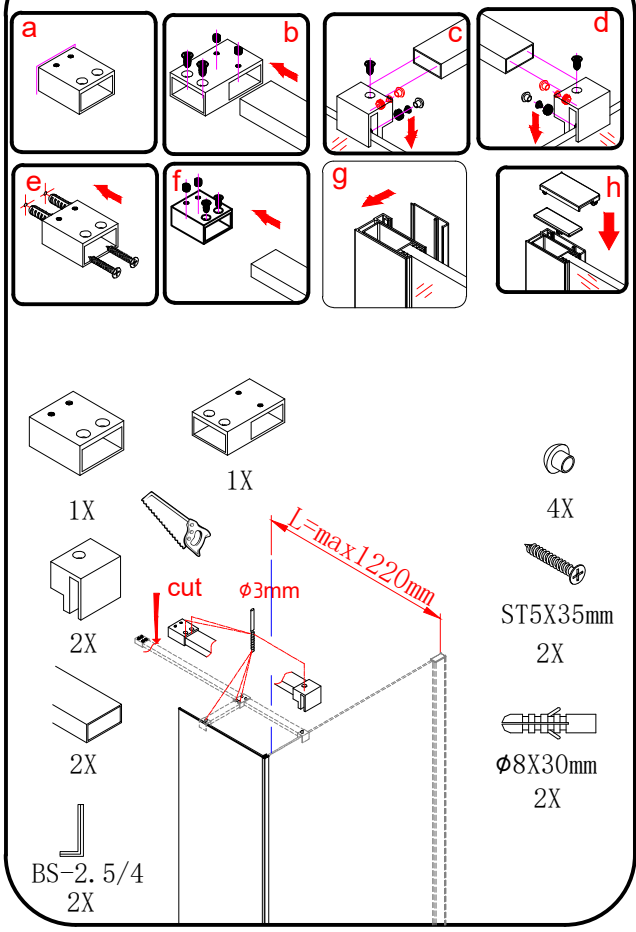

MODULAR SHOWER

MS2B-30R/40R/60R/80R/100R/120R

polysan 

Polysan s.r.o.
Nesměřice 52
285 22 Zruč nad Sázavou
Czech Republic
www.polysan.net

or

4b

4c

5

6

Polysan s.r.o.
Nesměřice 52
285 22 Zruč nad Sázavou
Czech Republic
www.polysan.net

EN 14428

Glass shower enclosure
cleaning efficiency: conforming
impact resistance: conforming
operating life: conforming