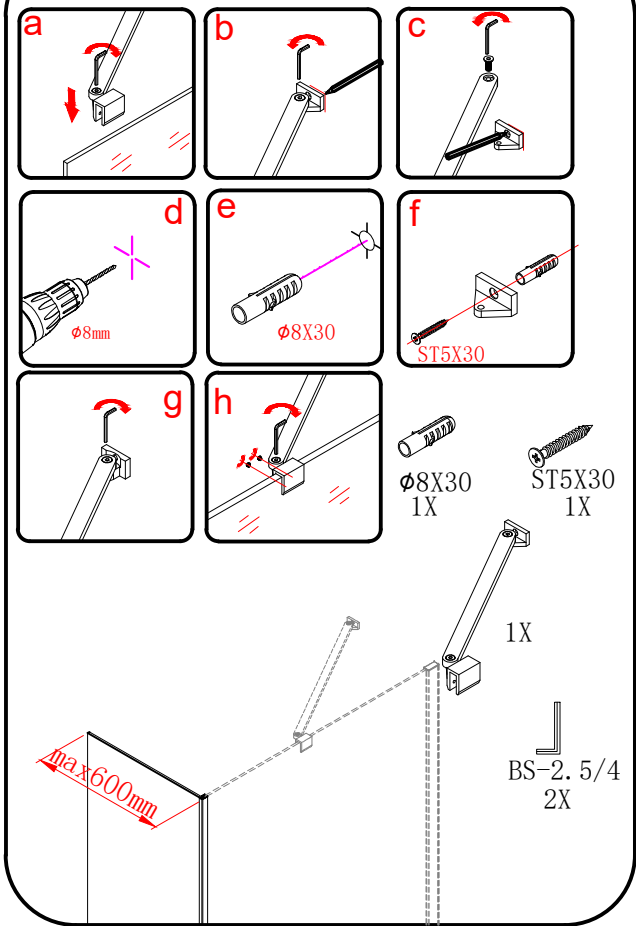

MODULAR SHOWER

MS2B-30R/40R/60R/80R/100R/120R

polysan 

Polysan s.r.o.
Nesměřice 52
285 22 Zruč nad Sázavou
Czech Republic
www.polysan.net

or

4b

4c

5

6

Polysan s.r.o.
Nesměřice 52
285 22 Zruč nad Sázavou
Czech Republic
www.polysan.net

EN 14428

Glass shower enclosure
cleaning efficiency: conforming
impact resistance: conforming
operating life: conforming