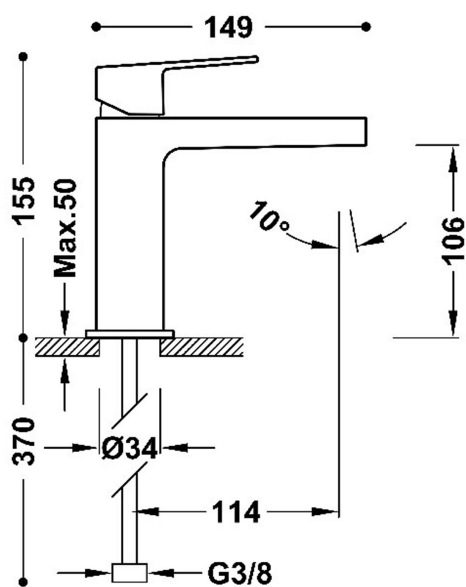

21110301AC

PROJECT-TRES

Single-handle washbasin mixer tap

·G3/8 flexible hoses

Steel Finish

Aerator:

Cartridge reference: 9130190

Flow rate (l/min): 14

Cartridge durability

Connecting element: FLEXIBLE G3/8"

Acoustic group: II -

Corrosion resistance