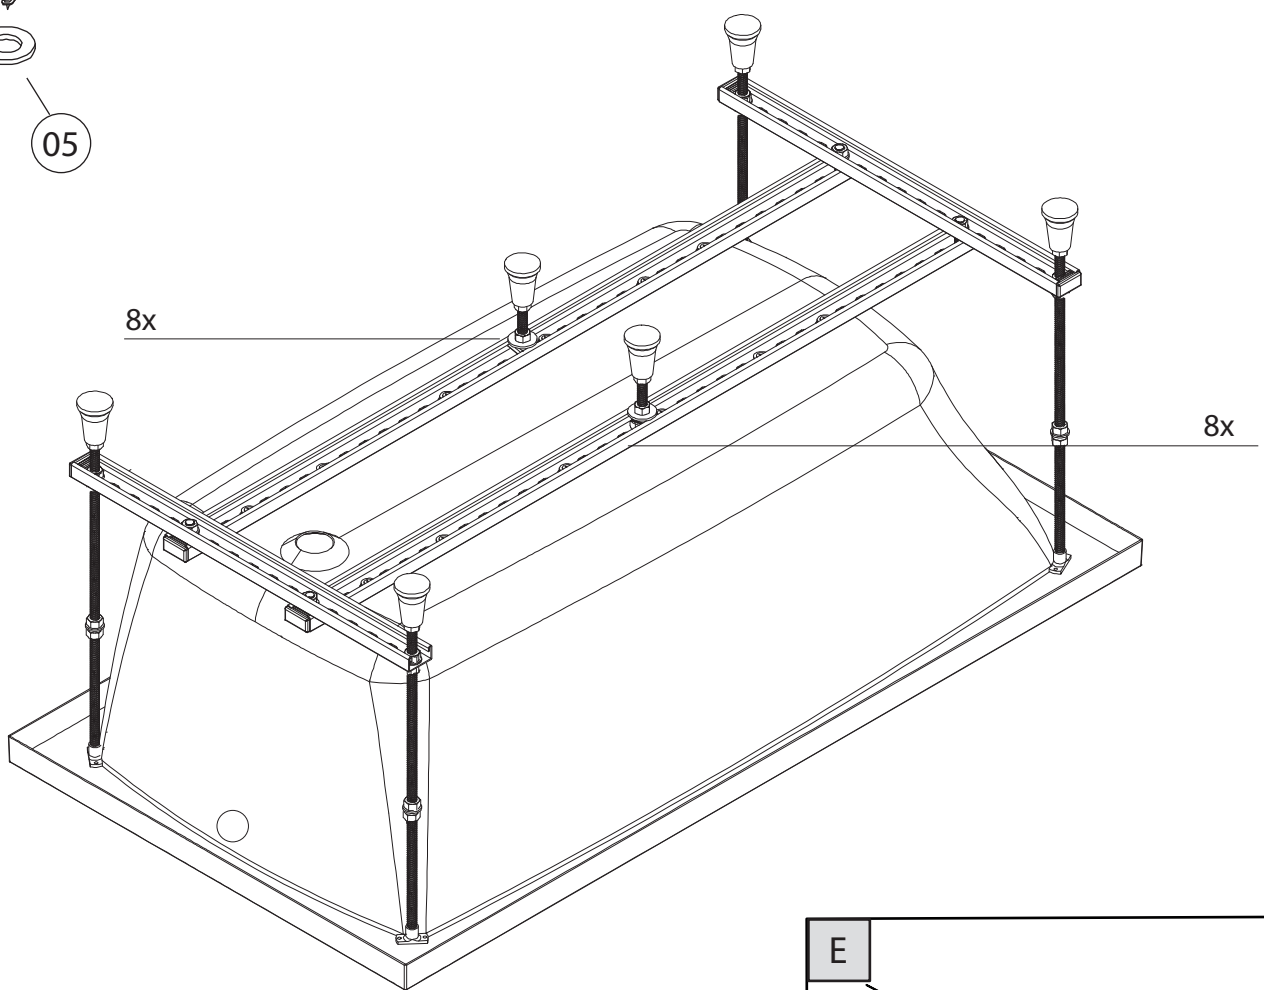

GLUE GLUE NOT INCLUDED

Glue

D

E