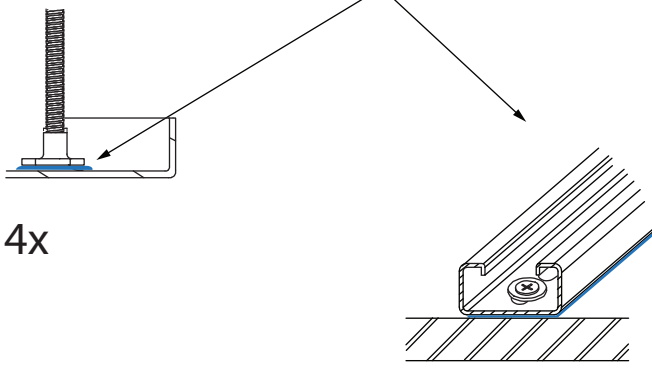

GLUE GLUE NOT INCLUDED

Glue