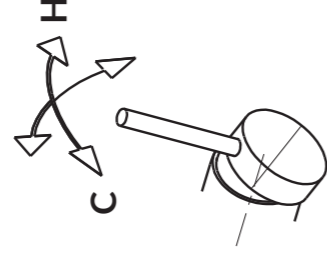

DUERO BASIC

DUERO BASIC  
PULL-OUT

DUERO STYLE  
PULL-OUT

1

6

10

7

8

DUERO BASIC

DUERO BASIC  
PULL-OUT

min. Ø34  
max. Ø37

max. 38