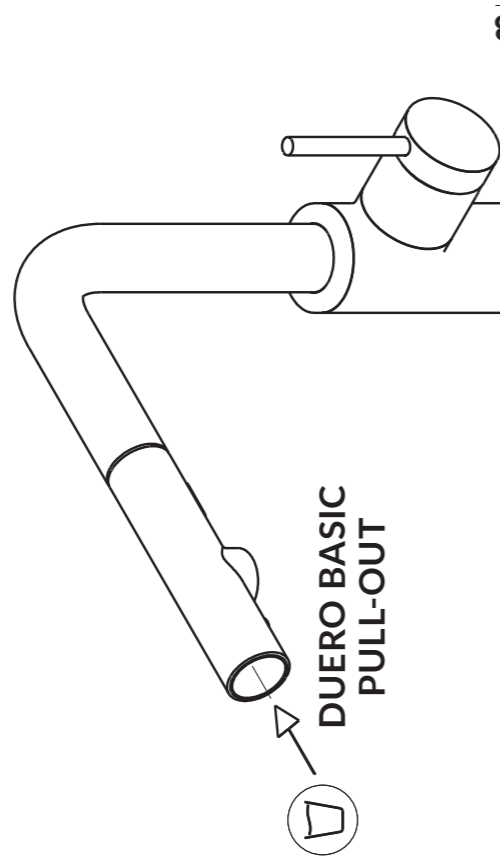

DUERO BASIC

DUERO BASIC  
PULL-OUT

DUERO STYLE  
PULL-OUT

1

6

10

7

8

DUERO BASIC

DUERO BASIC  
PULL-OUT

min. Ø34  
max. Ø37

max. 38