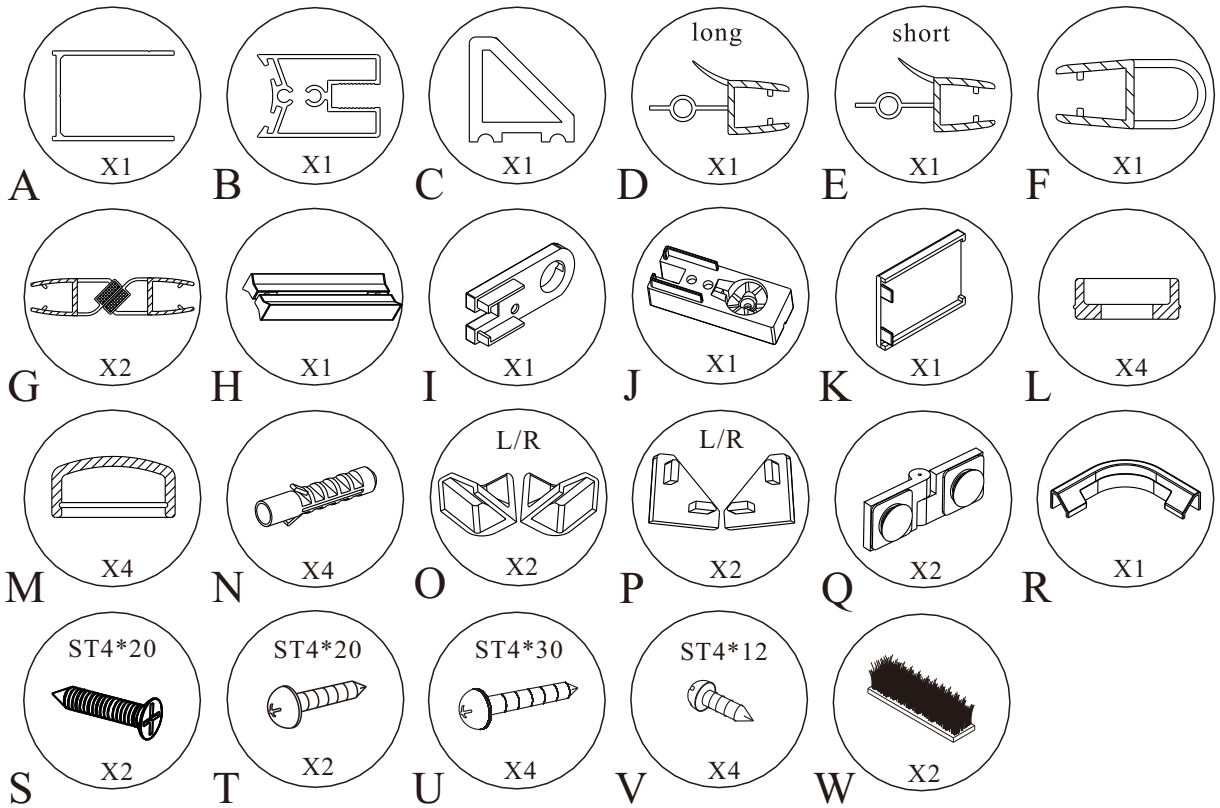

ZOOM LINE

polysan 

Polysan s.r.o.
Nesměřice 52
285 22 Zruč nad Sázavou
www.polysan.net

silicone

The following components are packed in another products which would be matched with this prouduct.

1

2

3