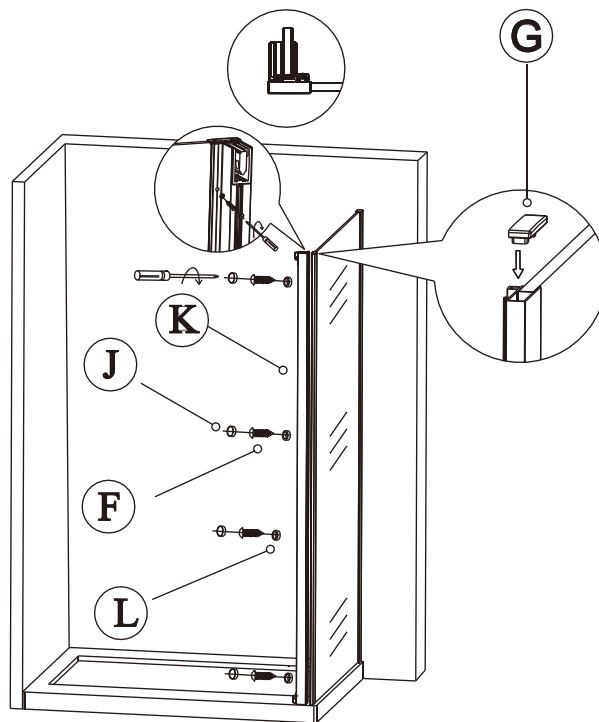

## Assembled with the front door

8

Polysan s.r.o.  
Nesměřice 52  
285 22 Zruč nad Sázavou  
Czech Republic  
[www.polysan.cz](http://www.polysan.cz)

EN 14428

Glass shower enclosure  
cleaning efficiency: conforming  
impact resistance: conforming  
operating life: conforming