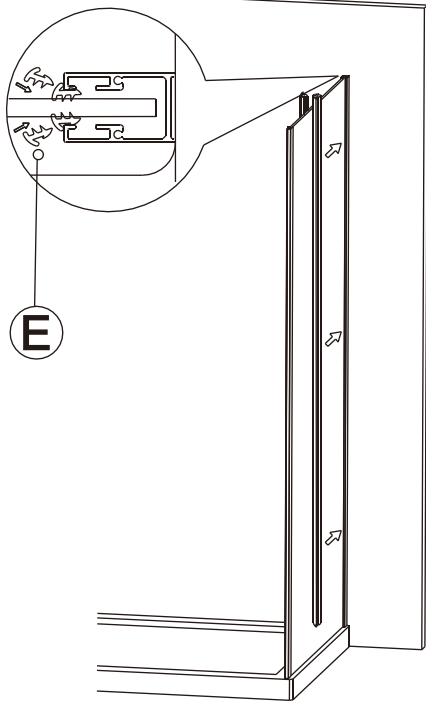

5

6

7

Assembled with the front door