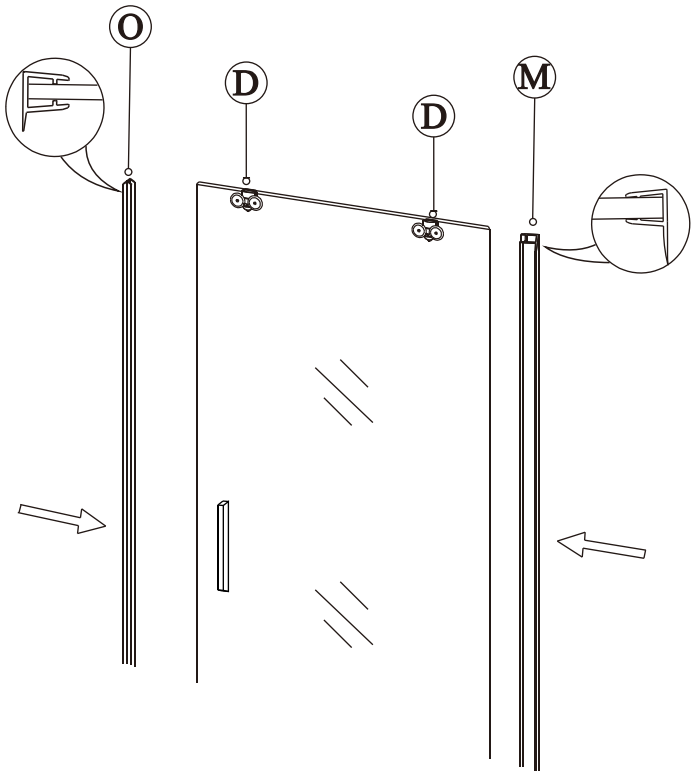

4

5

6

7

8

9

10

11

12

13

Polysan s.r.o.
Nesměřice 52
285 22 Zruč nad Sázavou
Czech Republic
www.polysan.cz

EN 14428

Glass shower enclosure
cleaning efficiency: conforming
impact resistance: conforming
operating life: conforming