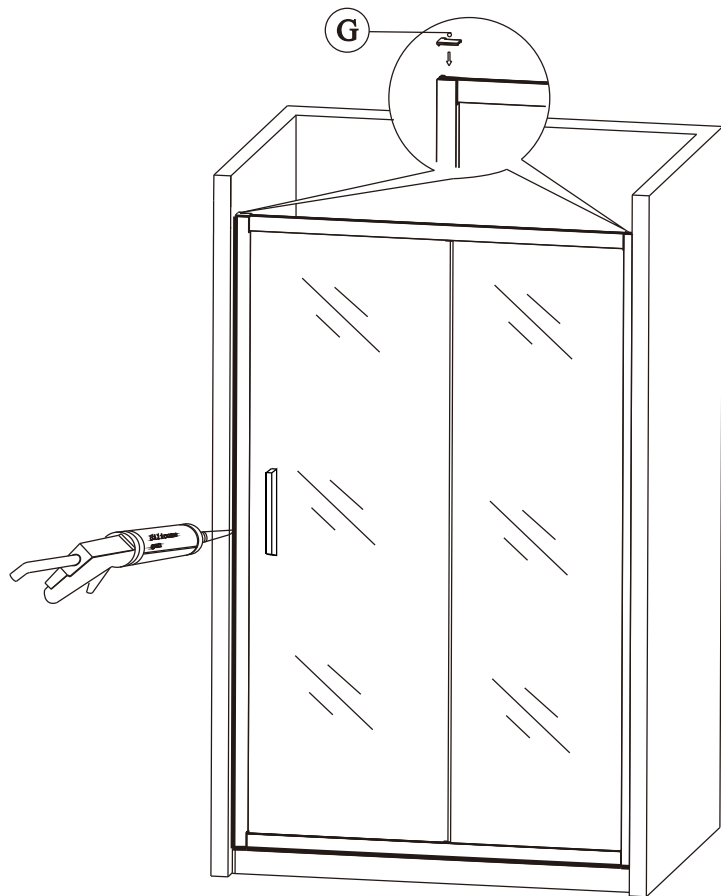

12

13

Polysan s.r.o.
Nesměřice 52
285 22 Zruč nad Sázavou
Czech Republic
www.polysan.cz

EN 14428

Glass shower enclosure
cleaning efficiency: conforming
impact resistance: conforming
operating life: conforming