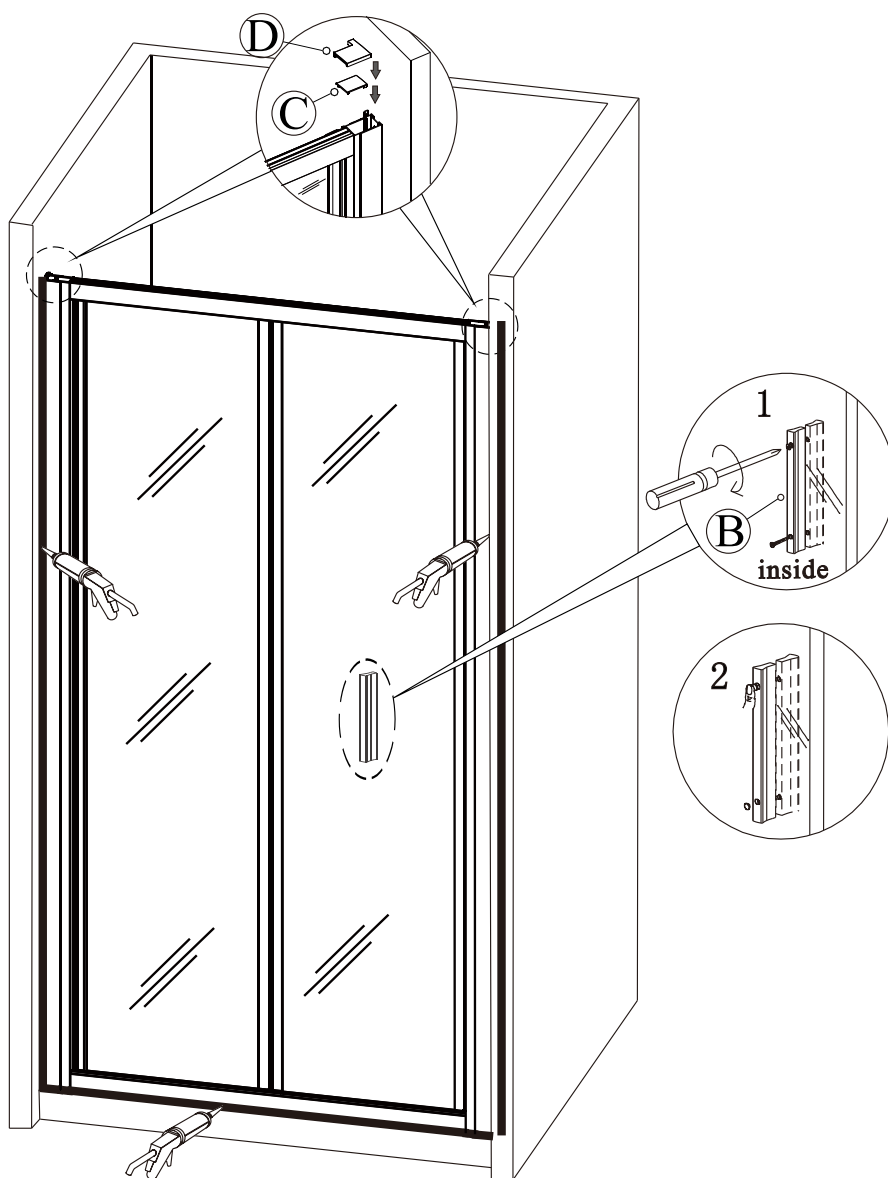

5

CE

EN 14428

Glass shower enclosure
cleaning efficiency: conforming
impact resistance: conforming
operating life: conforming

Polysan s.r.o.
Nesměřice 52
285 22 Zruč nad Sázavou
Czech Republic
www.polysan.cz

Skleněné sprchové zástěny
schopnost čištění: vyhovuje
odolnost proti nárazu: vyhovuje
životnost: vyhovuje