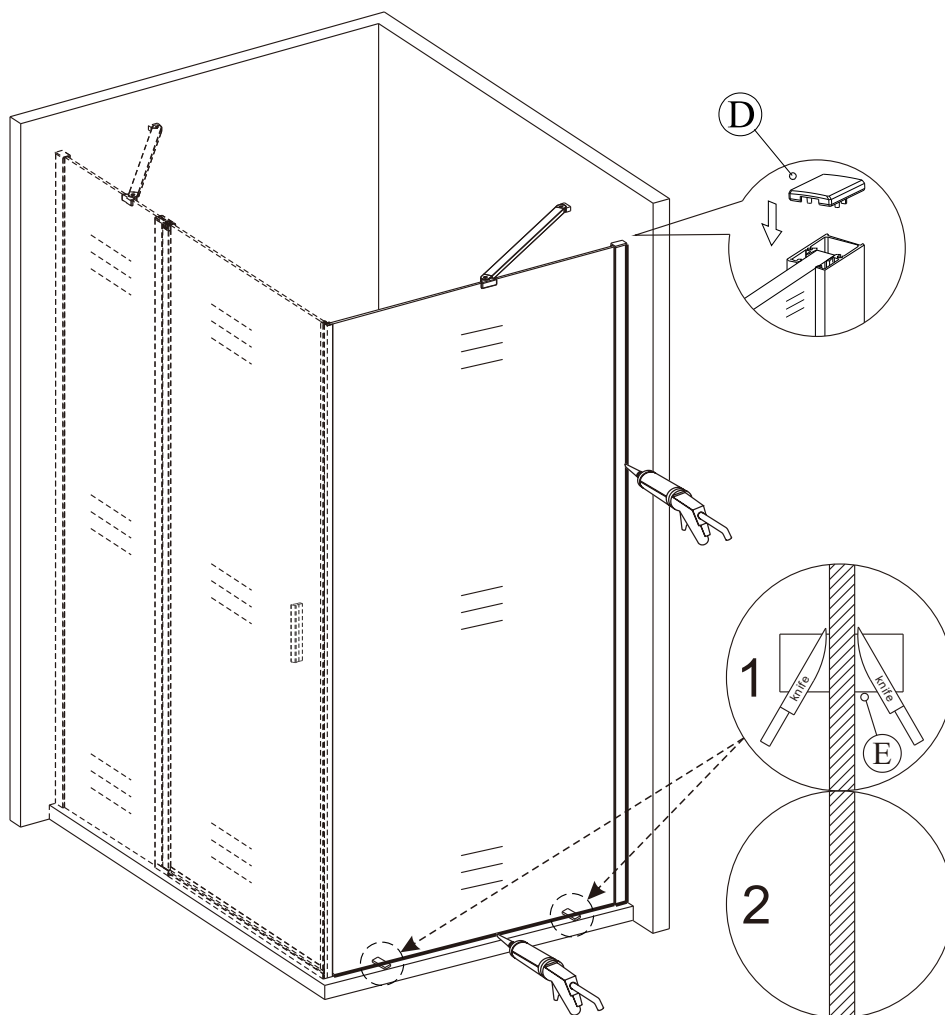

3

4

5

6

CE

Polysan s.r.o.
Nesměřice 52
285 22 Zruč nad Sázavou
Czech Republic
www.polysan.cz

EN 14428

Glass shower enclosure
cleaning efficiency: conforming
impact resistance: conforming
operating life: conforming