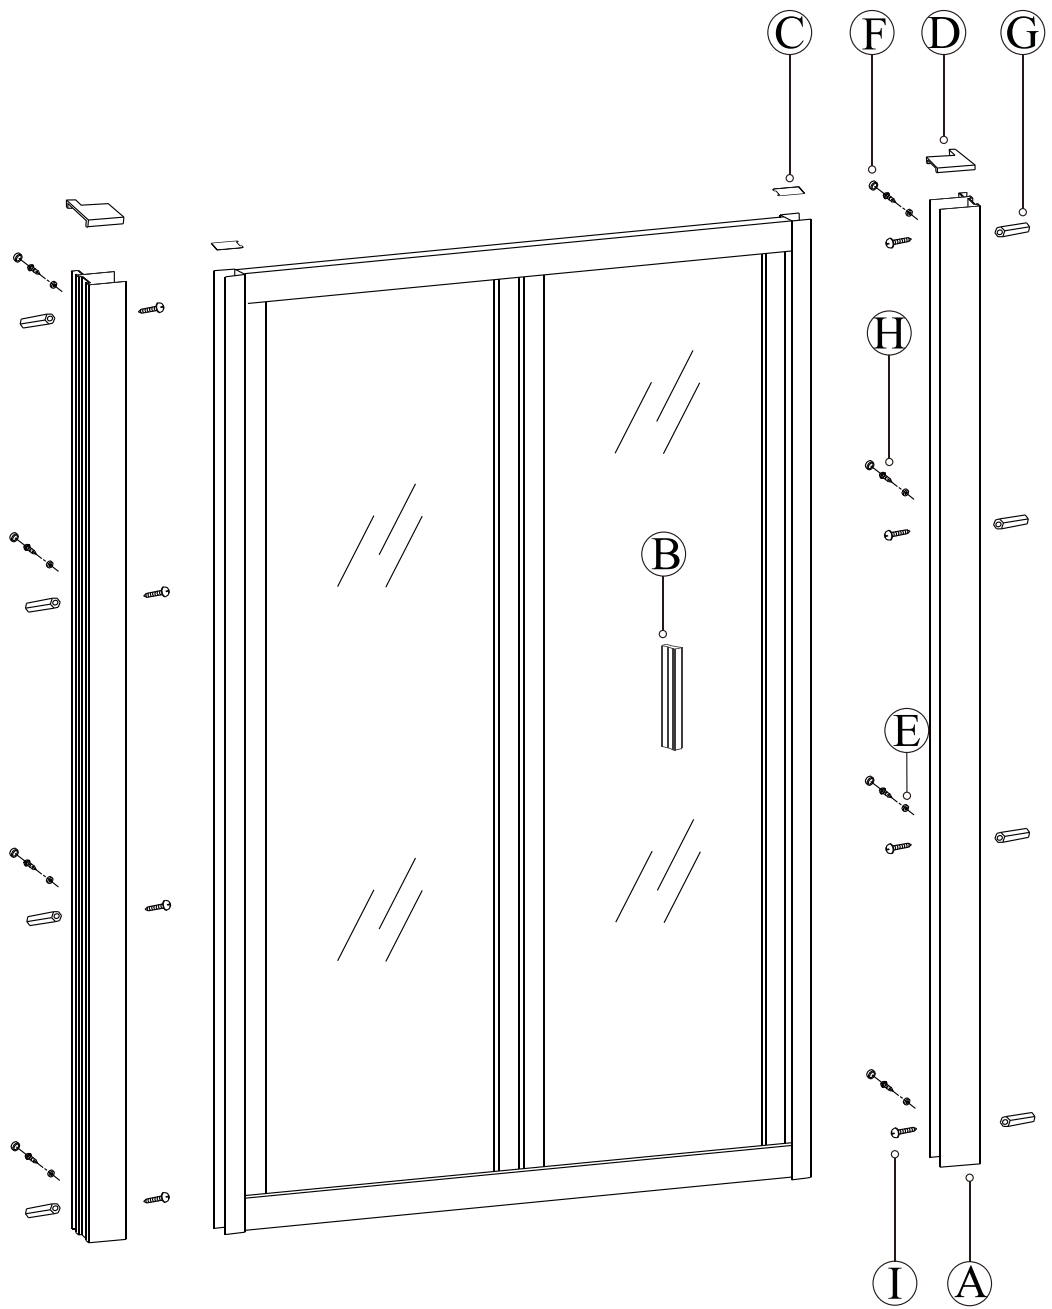

I

5

EN 14428

Glass shower enclosure
 cleaning efficiency: conforming
 impact resistance: conforming
 operating life: conforming

Polysan s.r.o.
 Nesměřice 52
 285 22 Zruč nad Sázavou
 Czech Republic
 www.polysan.cz