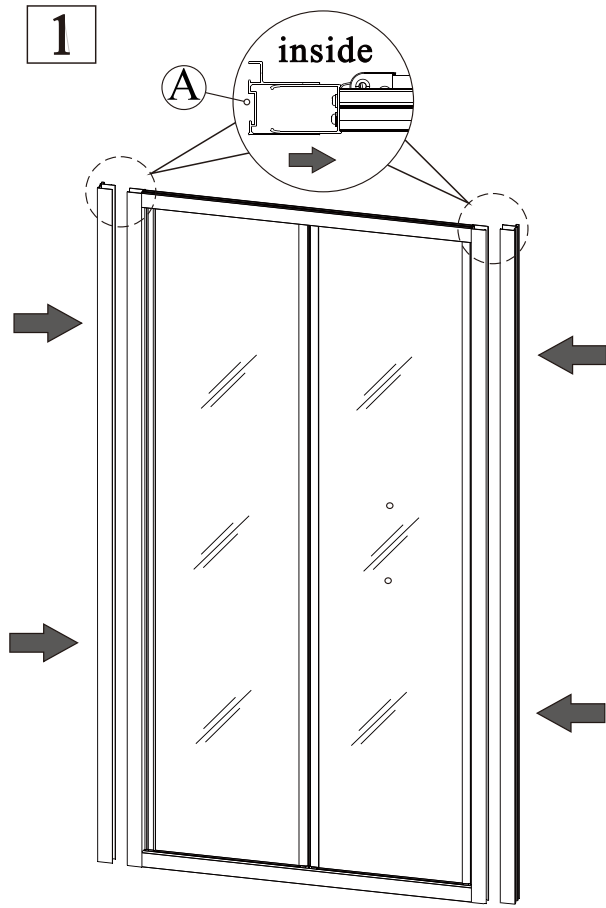

I

5

EN 14428

Glass shower enclosure
 cleaning efficiency: conforming
 impact resistance: conforming
 operating life: conforming

Polysan s.r.o.
 Nesměřice 52
 285 22 Zruč nad Sázavou
 Czech Republic
 www.polysan.cz