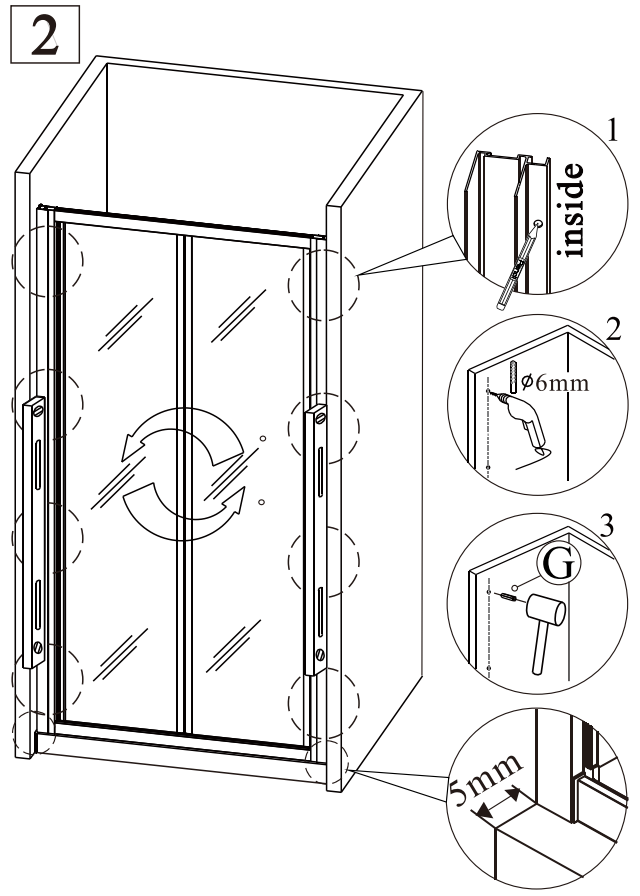

I

5

EN 14428

Glass shower enclosure
 cleaning efficiency: conforming
 impact resistance: conforming
 operating life: conforming

Polysan s.r.o.
 Nesměřice 52
 285 22 Zruč nad Sázavou
 Czech Republic
 www.polysan.cz