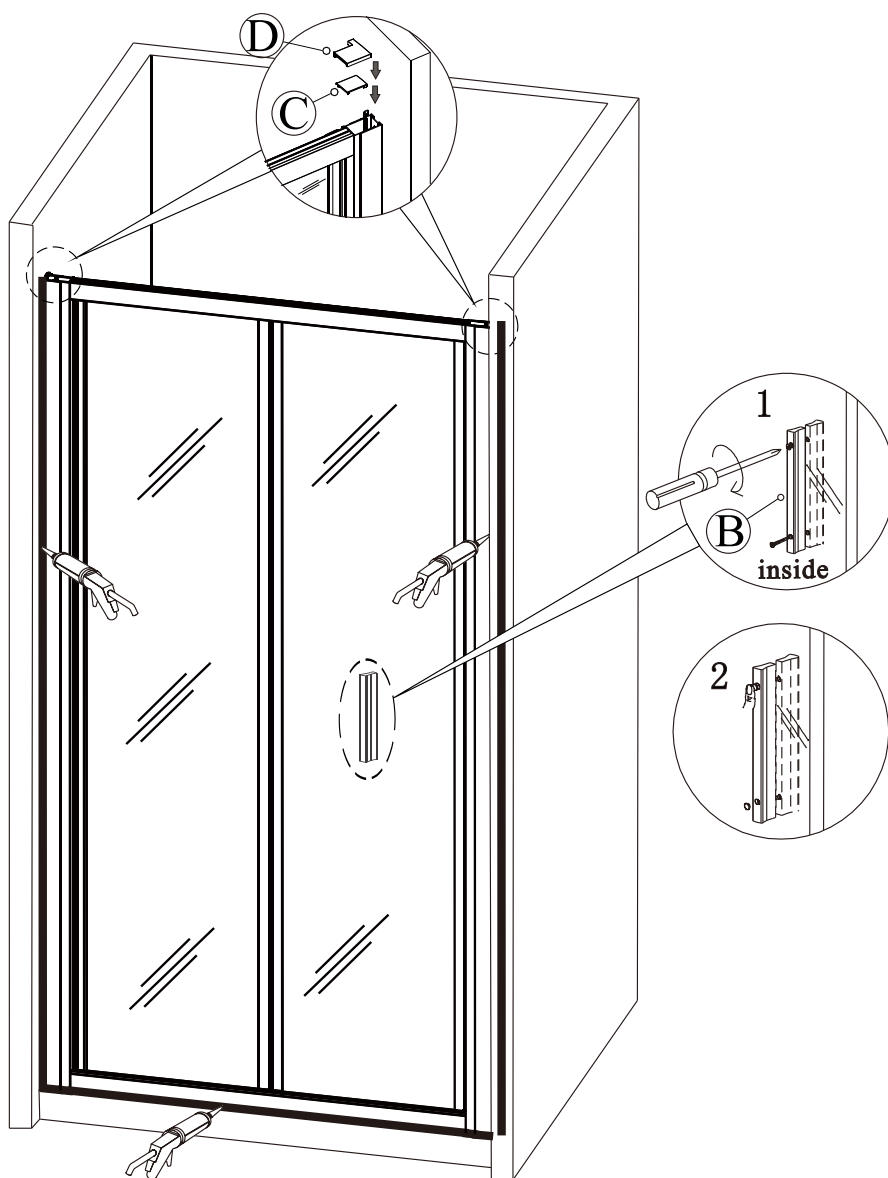

I

5

EN 14428

Glass shower enclosure
 cleaning efficiency: conforming
 impact resistance: conforming
 operating life: conforming

Polysan s.r.o.
 Nesměřice 52
 285 22 Zruč nad Sázavou
 Czech Republic
 www.polysan.cz