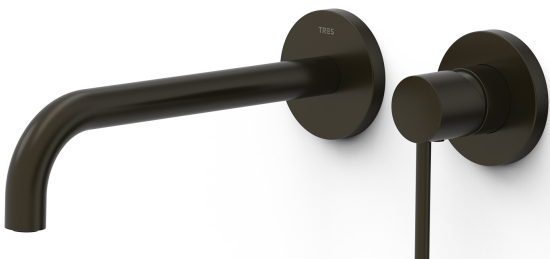

26230022KMB

STUDY

Visible part for recessed sink body

- Visible part only.
- Includes concealing plate, handle and 237 mm spout.
- Recessed body not included.

Black bronze Finish

Aerator: HIDDEN MADE SILLICONE M18.5x1

Cartridge reference: 29902801

Flow rate (l/min): 5,7

Environmental Quality Guarantee (Catalonia)

Material: Low lead content brass

New

Corrosion resistance