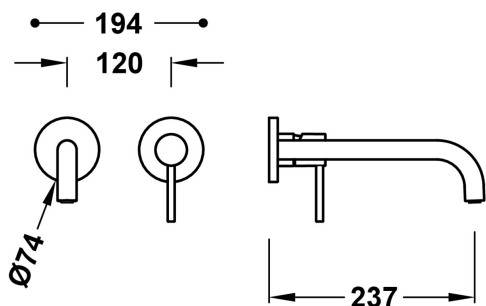

26230022KMB

STUDY

Visible part for recessed sink body

- Visible part only.
- Includes concealing plate, handle and 237 mm spout.
- Recessed body not included.

Black bronze Finish

Aerator: HIDDEN MADE SILLICONE M18.5x1

Cartridge reference: 29902801

Flow rate (l/min): 5,7

Environmental Quality Guarantee (Catalonia)

Material: Low lead content brass

New

Corrosion resistance